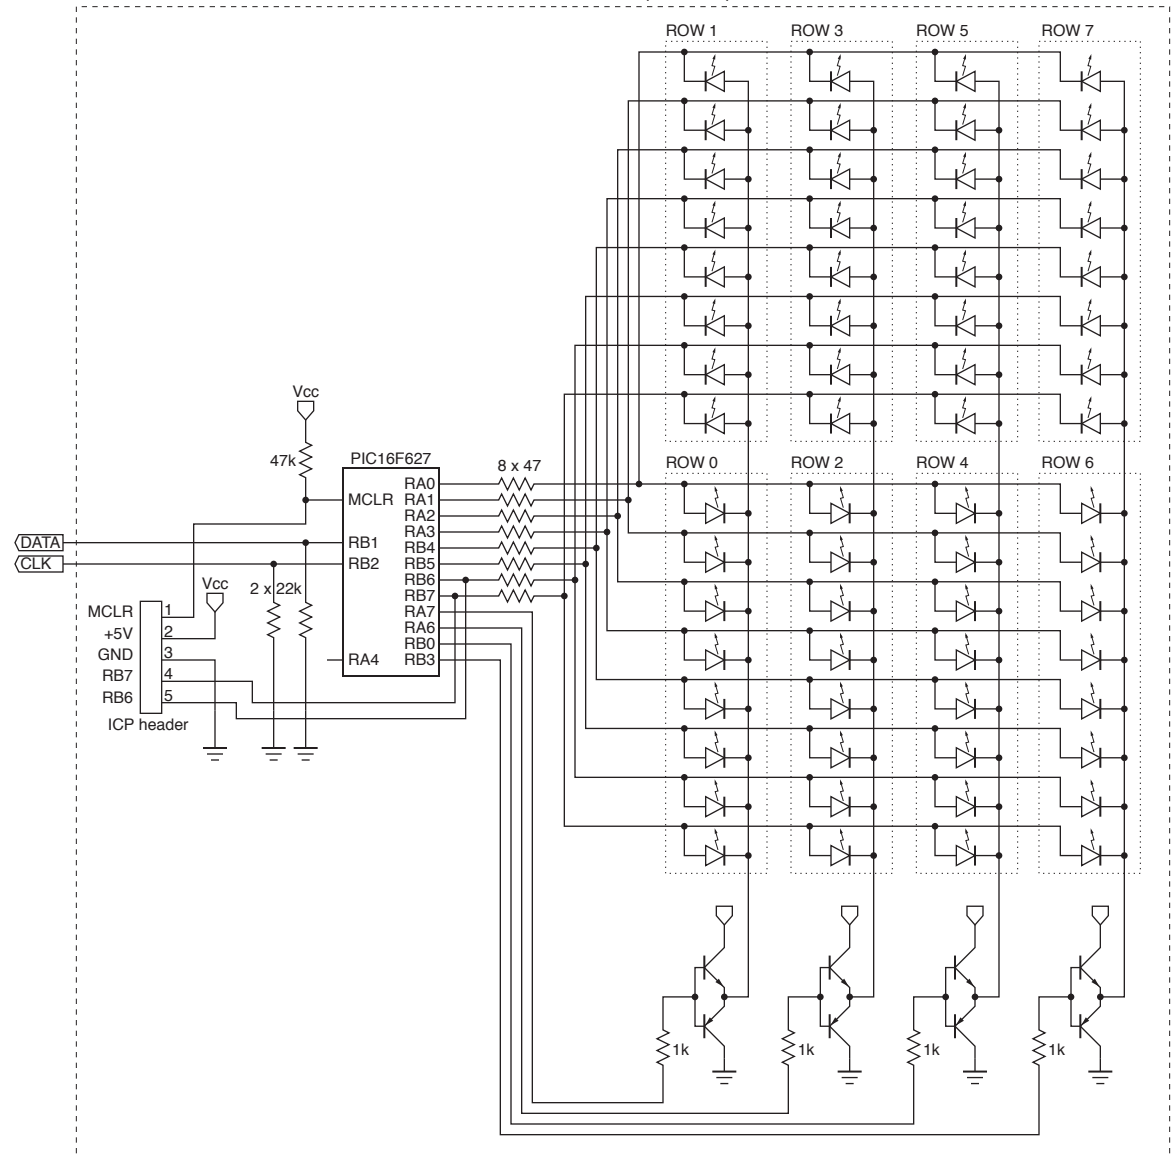

MASTER CONTROLLER

LED DRIVER (SLAVE)

| | | | |
|------------------------------|-----------|-----------------|--|
| Title Radiant LED display | | | |
| Date 05/16/2003 | Rev. 2 | Sheet 1 of 1 | |
| Designed by Akimitsu Sadoi | | | |