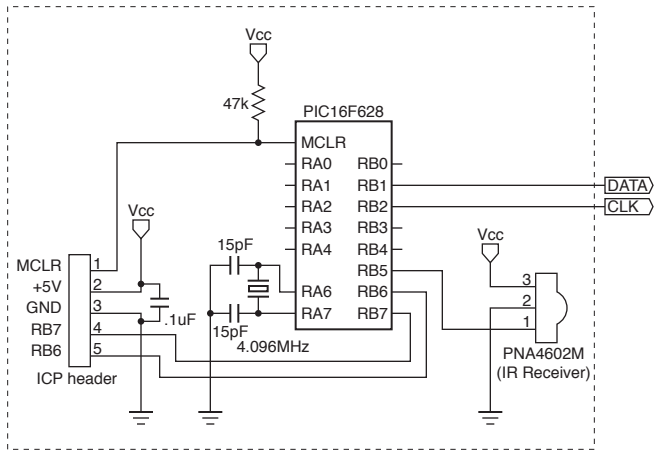

MASTER CONTROLLER

LED DRIVER (SLAVE)

| | | | |
|------------------------------|-----------|-----------------|--|
| Title Radiant LED display | | | |
| Date 05/16/2003 | Rev. 2 | Sheet 1 of 1 | |
| Designed by Akimitsu Sadoi | | | |