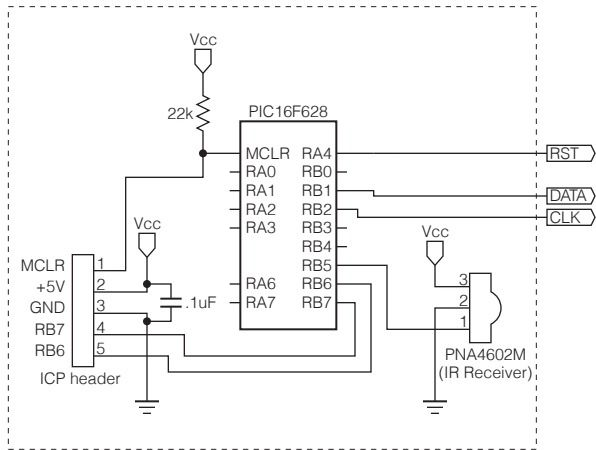

MASTER CONTROLLER

LED DRIVER (SLAVE)

BANK 0

BANK 1

BANK 2

⋮

BANK n
(up to 15)

Title Radiant LED display		
Date 04/04/2003	Rev. 1b	Sheet 1 of 1
Designed by Akimitsu Sadoi		