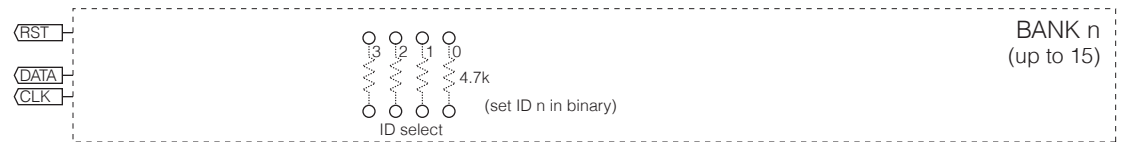

MASTER CONTROLLER

LED DRIVER (SLAVE)

BANK 0

BANK 1

BANK 2

⋮

BANK n
(up to 15)

Title Radiant LED display		
Date 04/04/2003	Rev. 1b	Sheet 1 of 1
Designed by Akimitsu Sadoi		