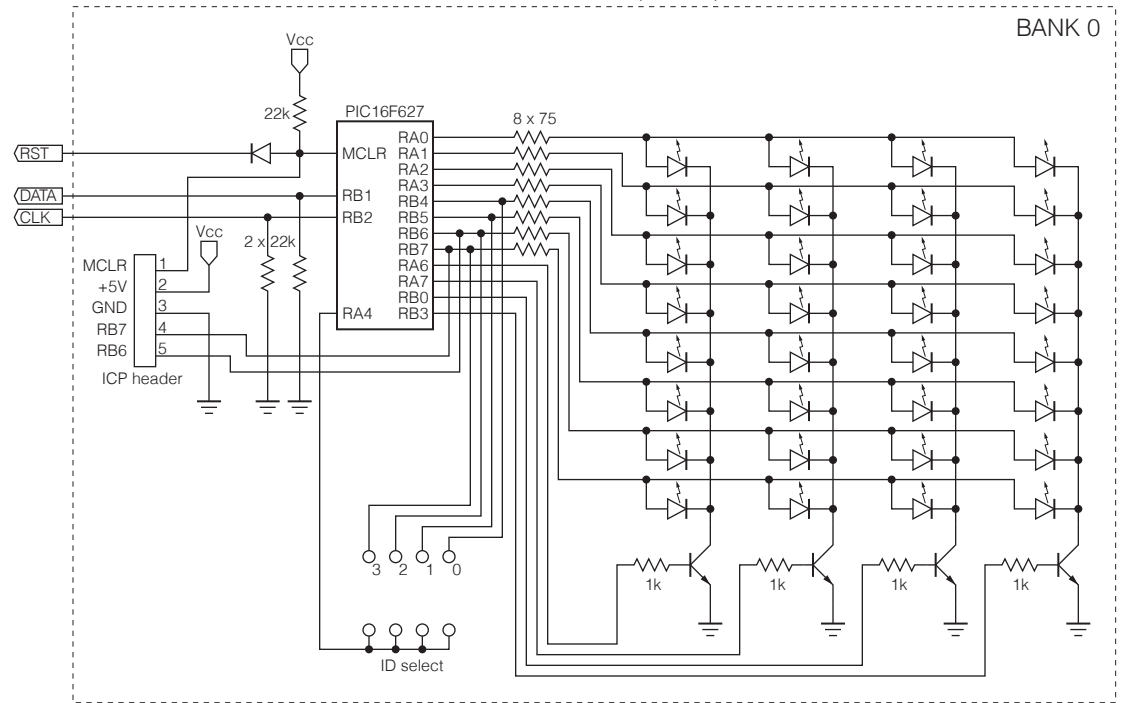

MASTER CONTROLLER

LED DRIVER (SLAVE)

BANK 0

BANK 1

BANK 2

⋮

BANK n
(up to 15)

Title Radiant LED display		
Date 04/04/2003	Rev. 1b	Sheet 1 of 1
Designed by Akimitsu Sadoi		