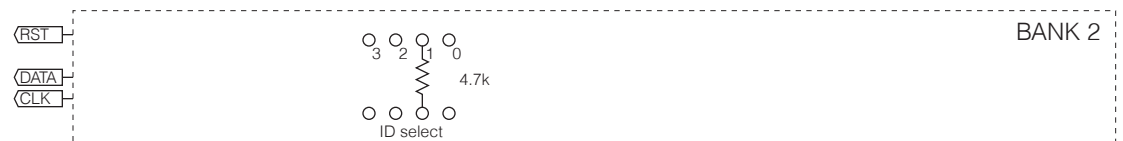

MASTER CONTROLLER

LED DRIVER (SLAVE)

BANK 0

BANK 1

BANK 2

⋮

BANK n
(up to 15)

Title Radiant LED display		
Date 04/04/2003	Rev. 1b	Sheet 1 of 1
Designed by Akimitsu Sadoi		